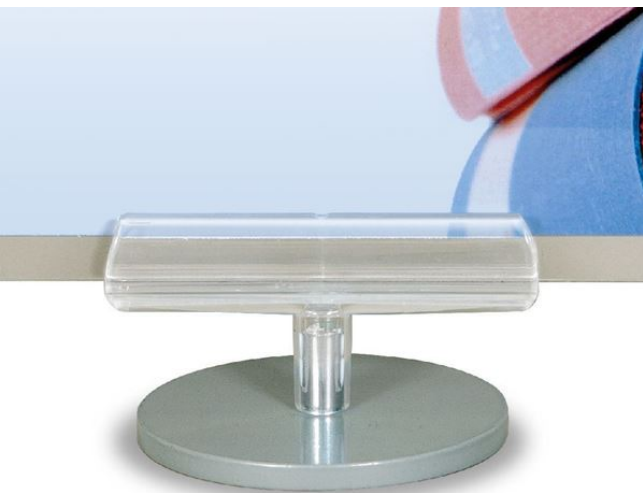

Product sheet:

"ELITE" ROUND STEEL BASE

- **Elite** round base, composed by:
 - steel round base Ø 85 mm, epoxy painted grey RAL9006 (white aluminium)
 - transparent "T" support **Elite** for message with thickness from 1 up to 5 mm

Family details

Code	Ø	LxH.	For thickness	Colour	Pack
842257	85 mm	100 x H.55 mm	From 1 to 5 mm	Grey RAL9006	10 pcs

Synco S.r.l.

21046 GURONE DI MALNATE (VA) - Via G. Pastore, 30
Tel. 0332/420.711 (10 linee ric. Autom.) Fax 0332/425.247
e-mail: sales@syncospa.com