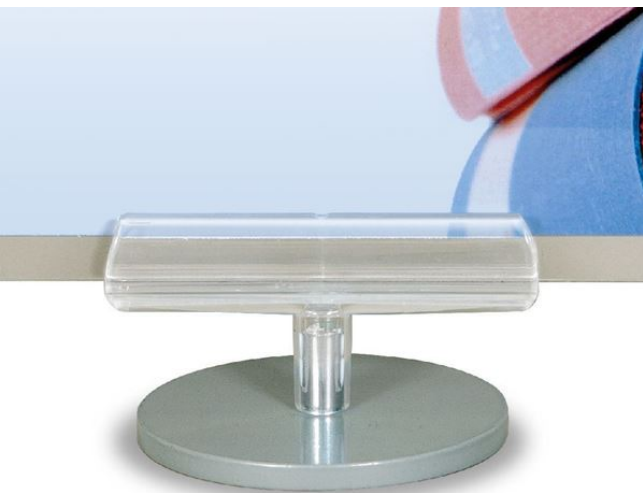

Product sheet:

"ELITE" ROUND STEEL BASE

- **Elite** round base, composed by:
 - steel round base Ø 85 mm, epoxy painted grey RAL9006 (white aluminium)
 - transparent "T" support **Elite** for message with thickness from 1 up to 5 mm

Family details

| Code | Ø | LxH. | For thickness | Colour | Pack |
|--------|-------|---------------|----------------|--------------|--------|
| 842257 | 85 mm | 100 x H.55 mm | From 1 to 5 mm | Grey RAL9006 | 10 pcs |