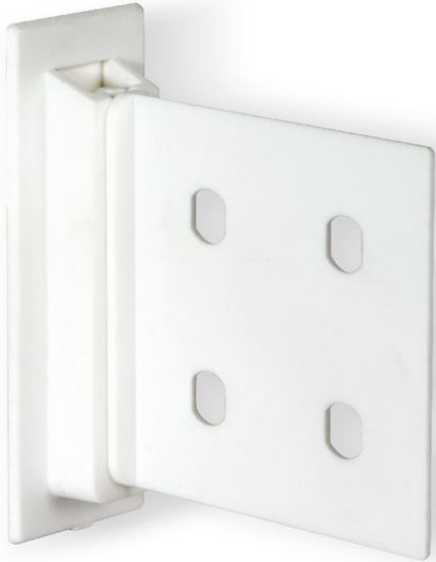

Product sheet:

VERTICAL "FASTY MAXI" CLIP

- For assembling shelves on displays
- An easy and safe solution for mounting shelves on the sides of the display
- This allows you to ship the display lying down, saving on assembly time at the point of sale and transport costs
- Composed in 2 pieces: a part is mounted with hot glue in the shaped shelf, the other part is mounted interlocking in the upright

NB: Other colours on request

Family details

Code

3213004FLG

Colour

White RAL9003

Synco S.r.l.

21046 GURONE DI MALNATE (VA) - Via G. Pastore, 30
Tel. 0332/420.711 (10 linee ric. Autom.) Fax 0332/425.247
e-mail: sales@syncospa.com