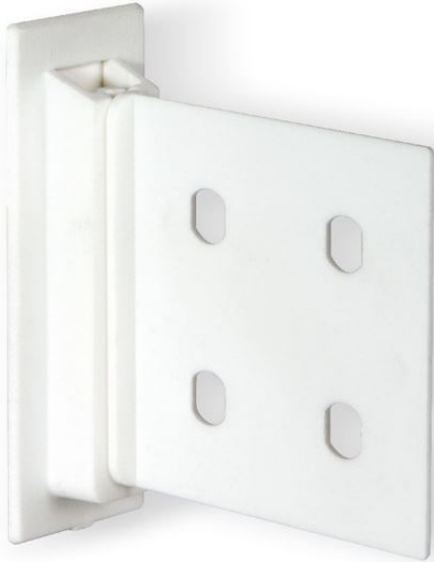

Product sheet:

VERTICAL "FASTY MAXI" CLIP

- For assembling shelves on displays
- An easy and safe solution for mounting shelves on the sides of the display
- This allows you to ship the display lying down, saving on assembly time at the point of sale and transport costs
- Composed in 2 pieces: a part is mounted with hot glue in the shaped shelf, the other part is mounted interlocking in the upright

NB: Other colours on request

Family details

Code

3213004FLG

Colour

White RAL9003

Synco S.r.l.

21046 GURONE DI MALNATE (VA) - Via G. Pastore, 30
Tel. 0332/420.711 (10 linee ric. Autom.) Fax 0332/425.247
e-mail: sales@syncospa.com