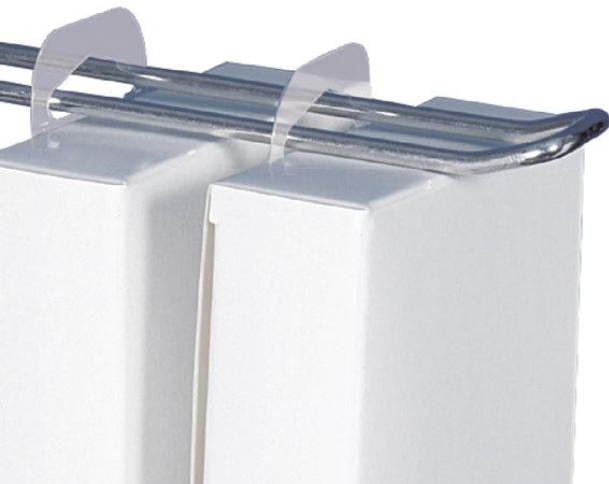

Product sheet:

ADHESIVE CLOSED HOOK FOR SINGLE OR DOUBLE HOOK

- To hang products on hooks for weight up to about 750 g
- The adhesive part is rigid

Family details

Code	LxH.	Colour	Roll
251054	41 x H.35 mm	Transparent	2500 pcs