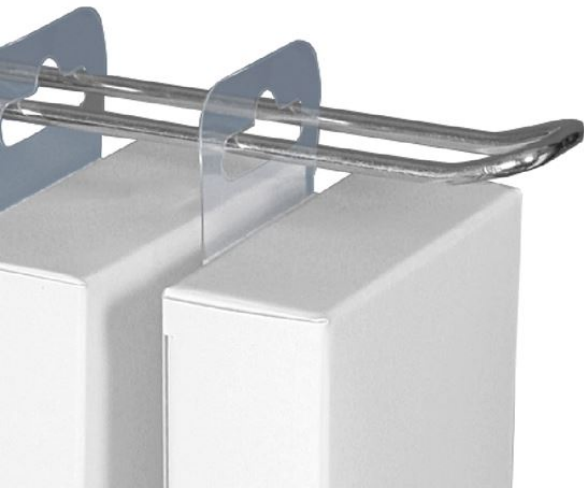

Product sheet:

ADHESIVE CLOSED HOOK FOR HEAVY PRODUCTS

- To hang heavy products up to about 1250 g
- With foam tape
- The adhesive part is rigid

Family details

Code	LxH.	Colour	Roll
251056	50 x H.50 mm	Transparent	1000 pcs