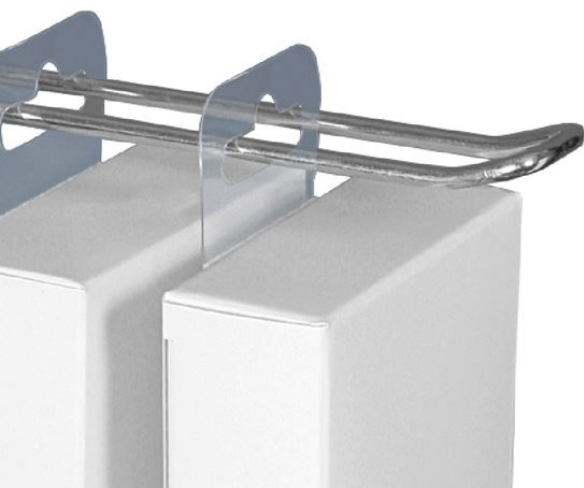

Product sheet:

ADHESIVE CLOSED HOOK FOR HEAVY PRODUCTS

- To hang heavy products up to about 1250 g
- With foam tape
- The adhesive part is rigid

Family details

Code	LxH.	Colour	Roll
251056	50 x H.50 mm	Transparent	1000 pcs