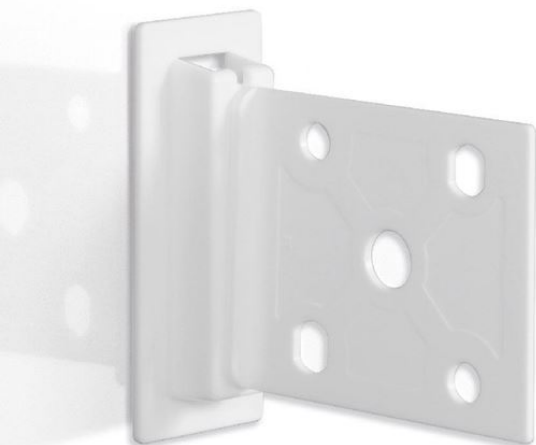

## VERTICAL "FASTY" CLIP

- For assembling shelves on displays
- An easy and safe solution for mounting shelves on the sides of the display
- This allows you to ship the display lying down, saving on assembly time at the point of sale and transport costs
- Composed in 2 pieces: a part is mounted with hot glue in the shaped shelf, the other part is mounted interlocking in the upright

**NB:** Other colours on request

- Also available in PLA, a compostable material for an eco-friendly and biodegradable display

\* On request