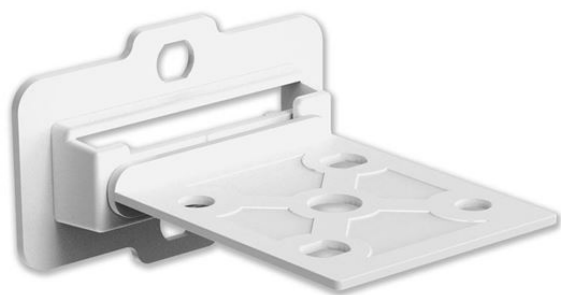

## HORIZONTAL "FASTY" CLIP

- For assembling shelves on displays
- An easy and safe solution for mounting shelves on the sides of the display
- This allows you to ship the display lying down, saving on assembly time at the point of sale and transport costs
- Composed in 2 pieces: a part is mounted with hot glue in the shaped shelf, the other part is mounted interlocking in the upright